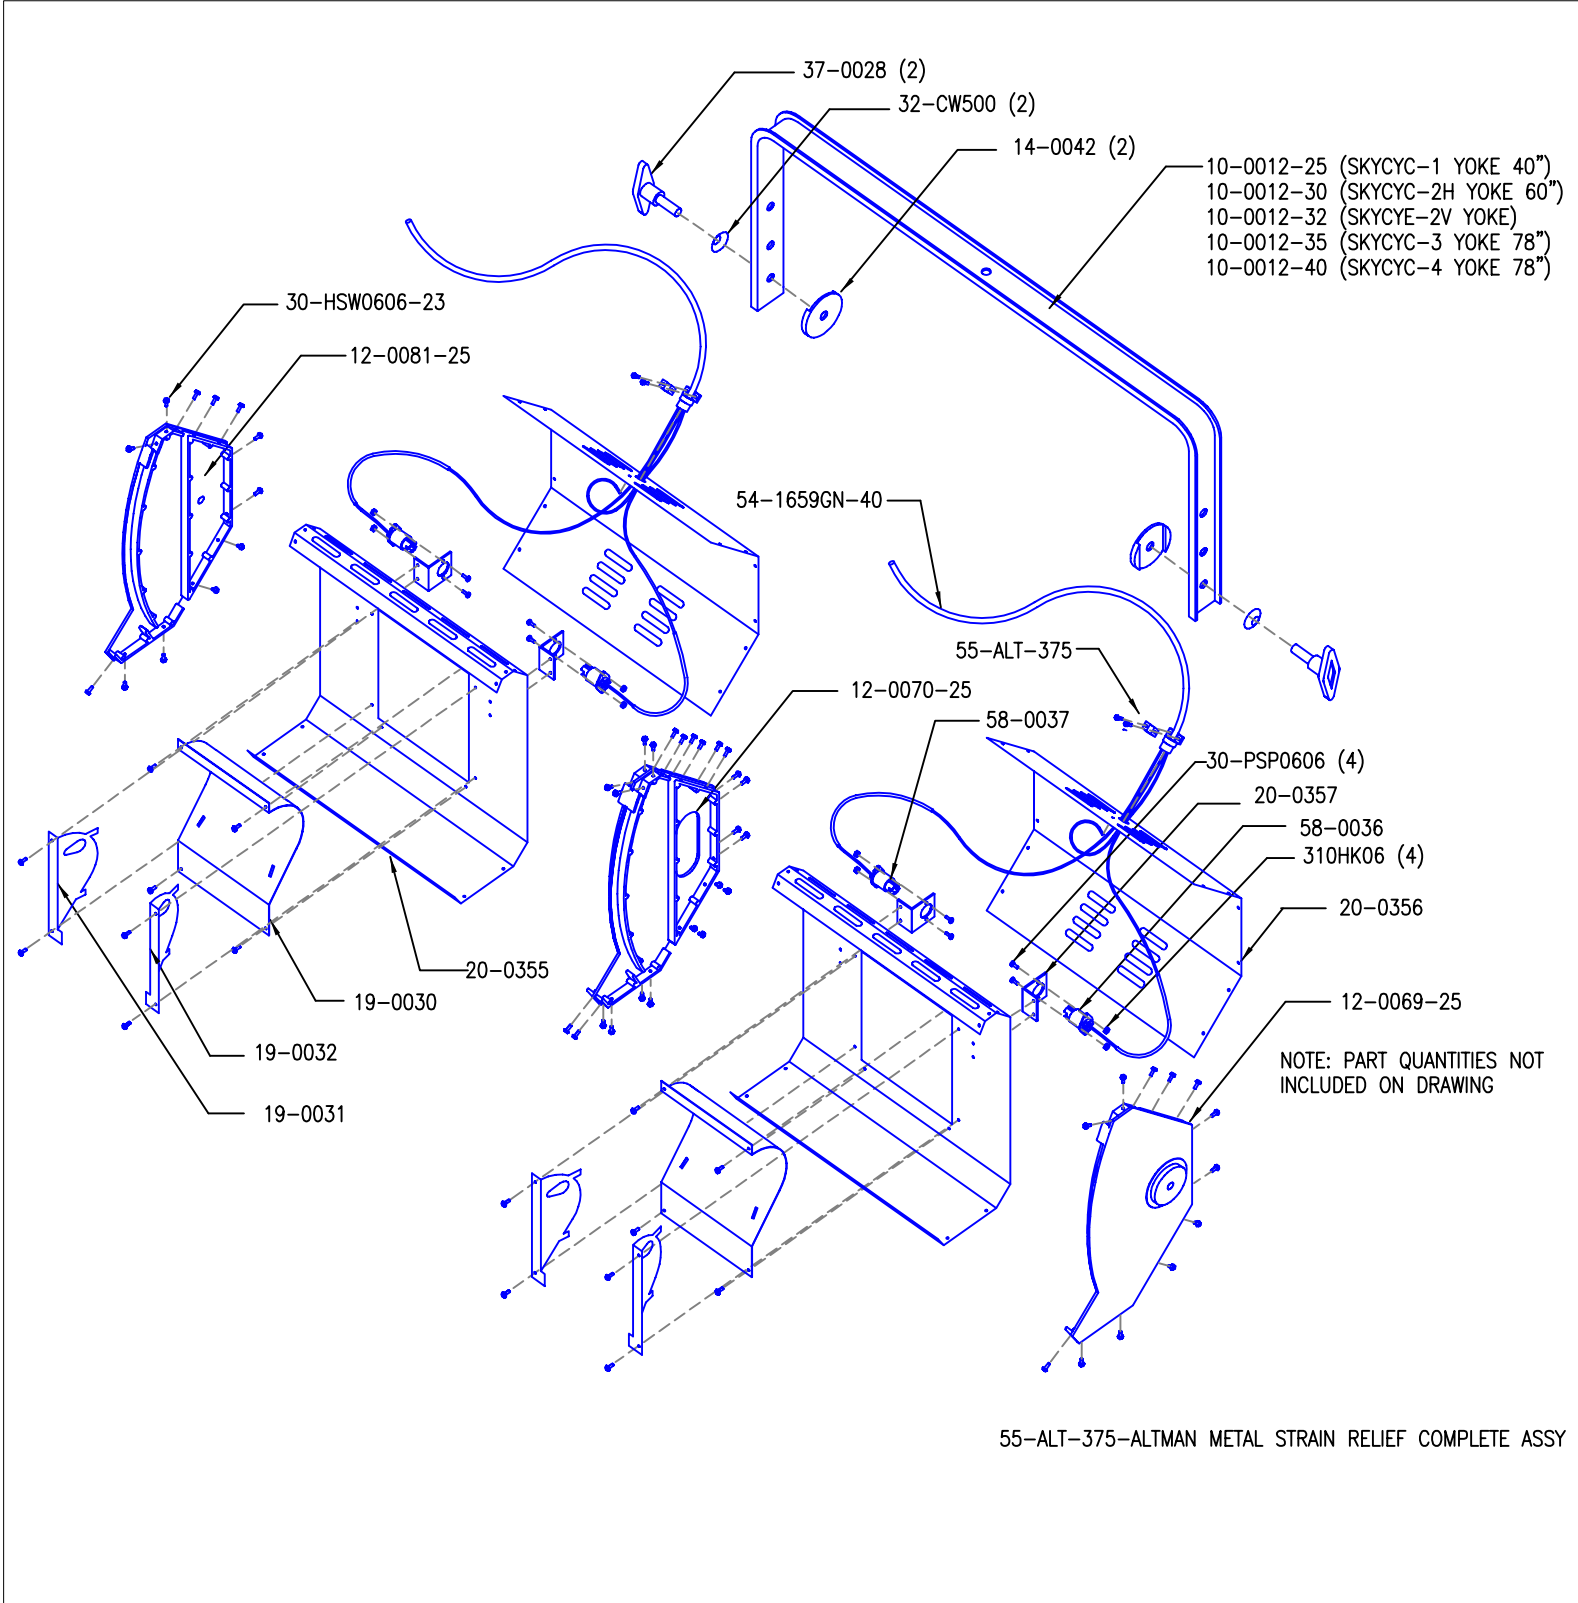

# SKY CYC FIXTURE

Catalog No:	Assy No:	Description:	Revision:	Section:
SKY-CYC		SKY CYC FIXTURE	D	7.9

Color Code: ● = Object ● = MFG. Number-Not for Sale ● = Obsolete ● = Part Number/Note **●** = Sub-Assembly