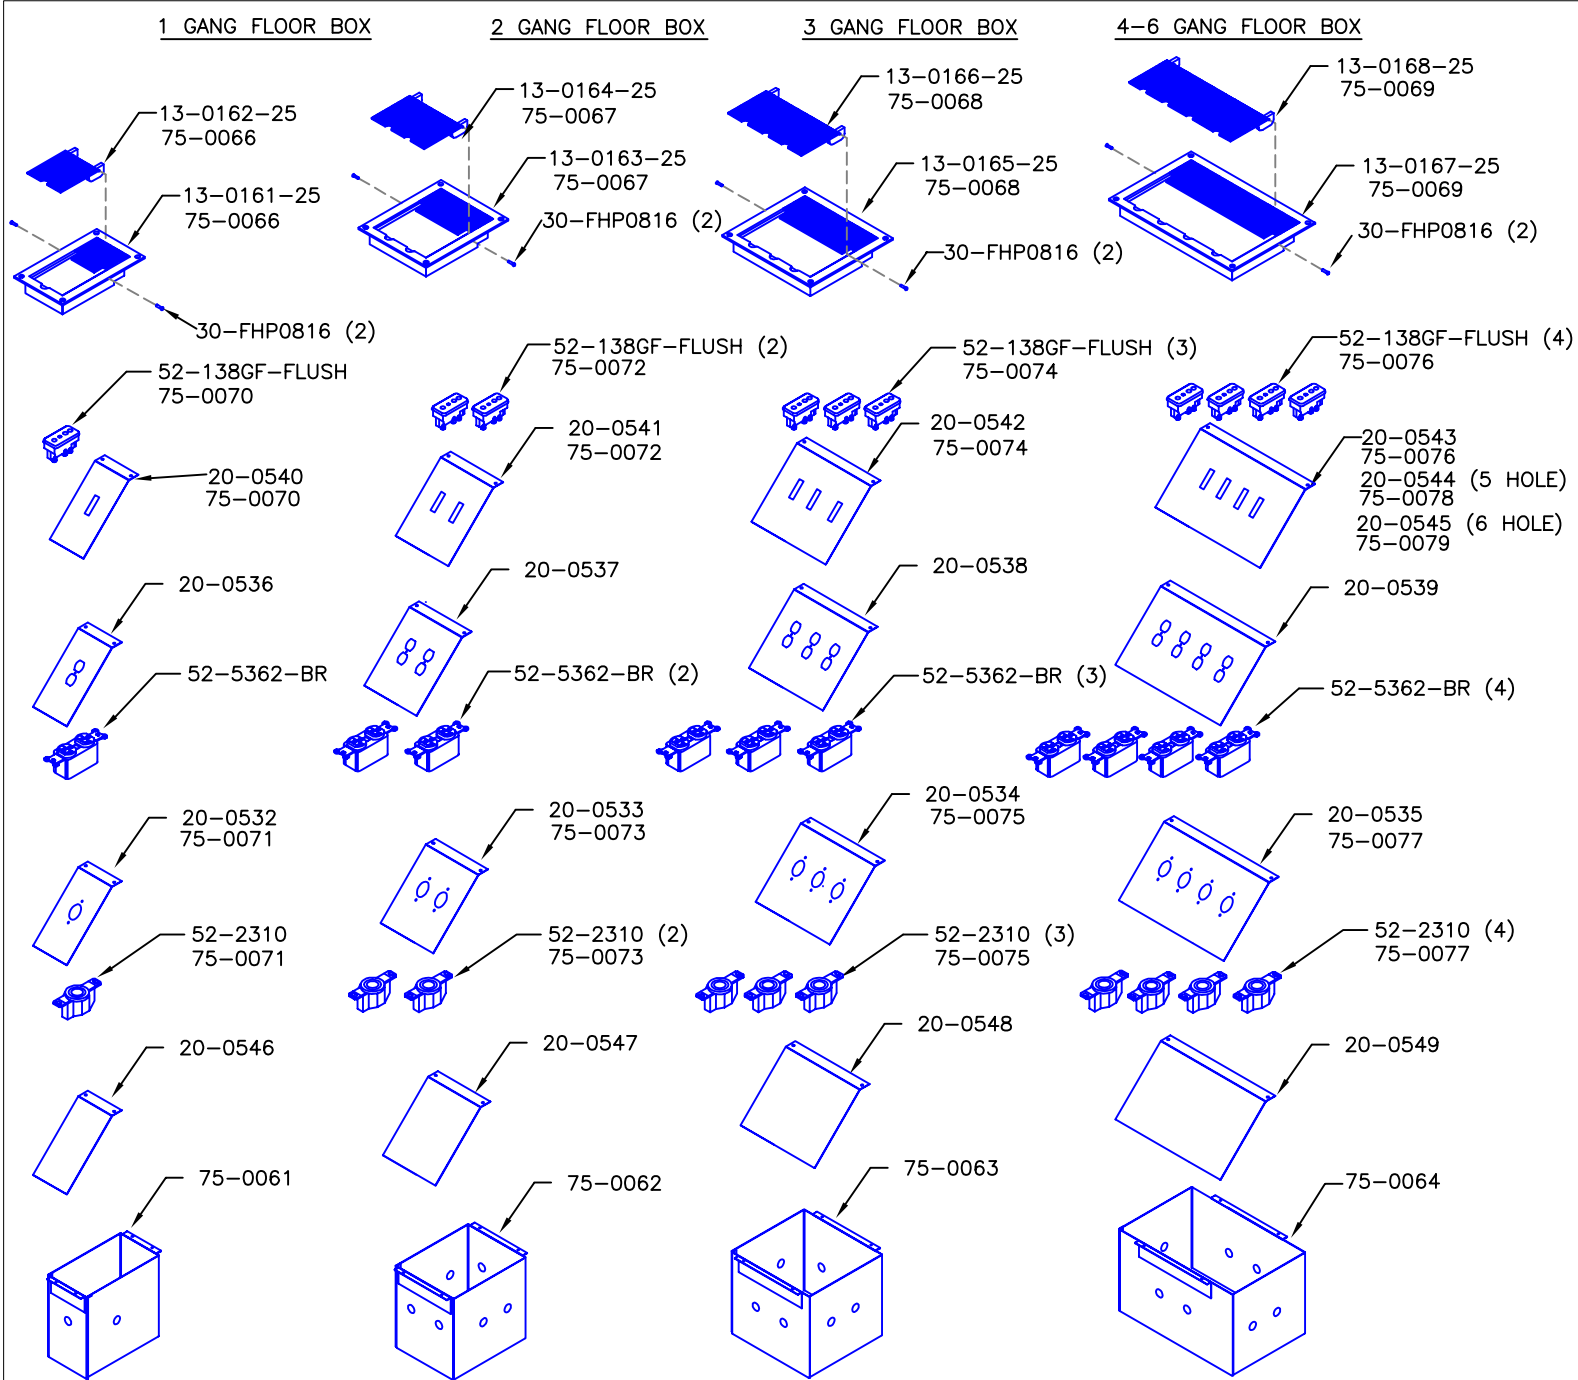

FLUSH FLOOR BOXES

Catalog No:	Assy No:	Description:	Revision:	Section:
FF-701-*-*		FLUSH FLOOR BOXES	D	10.2

Color Code: ● = Object ● = MFG. Number-Not for Sale ● = Obsolete ● = Part Number/Note **●** = Sub-Assembly

ORDER REPLACEMENT RIM & DOOR CASTING USING 75-00** NUMBER

PANEL MOUNT RECEPTALS:

- 20 AMP FEMALE NEMA L5-20R (TWIST-LOCK) ALTMAN# 70520FR
- 20 AMP FEMALE DUPLEX NEMA 5-20R (EDISON) ALTMAN# 2X5-20R
- 20 AMP FEMALE FLUSH PIN CONNECTOR ALTMAN# 138GF-FLUSH

TO ORDER FLOOR BOX WITH BLANK PANEL:

- 1 GANG BLANK PANEL: FF-701-1-BLANK
- 2 GANG BLANK PANEL: FF-701-2-BLANK
- 3 GANG BLANK PANEL: FF-701-3-BLANK
- 4 GANG BLANK PANEL: FF-701-4-BLANK

ALTMAN

Altman Lighting Co. Inc.
 57 Alexander St., Yonkers, NY, 10701
 Ph: (914) 476-7987 Fax: (914) 963-7304
<http://www.altmanltg.com>