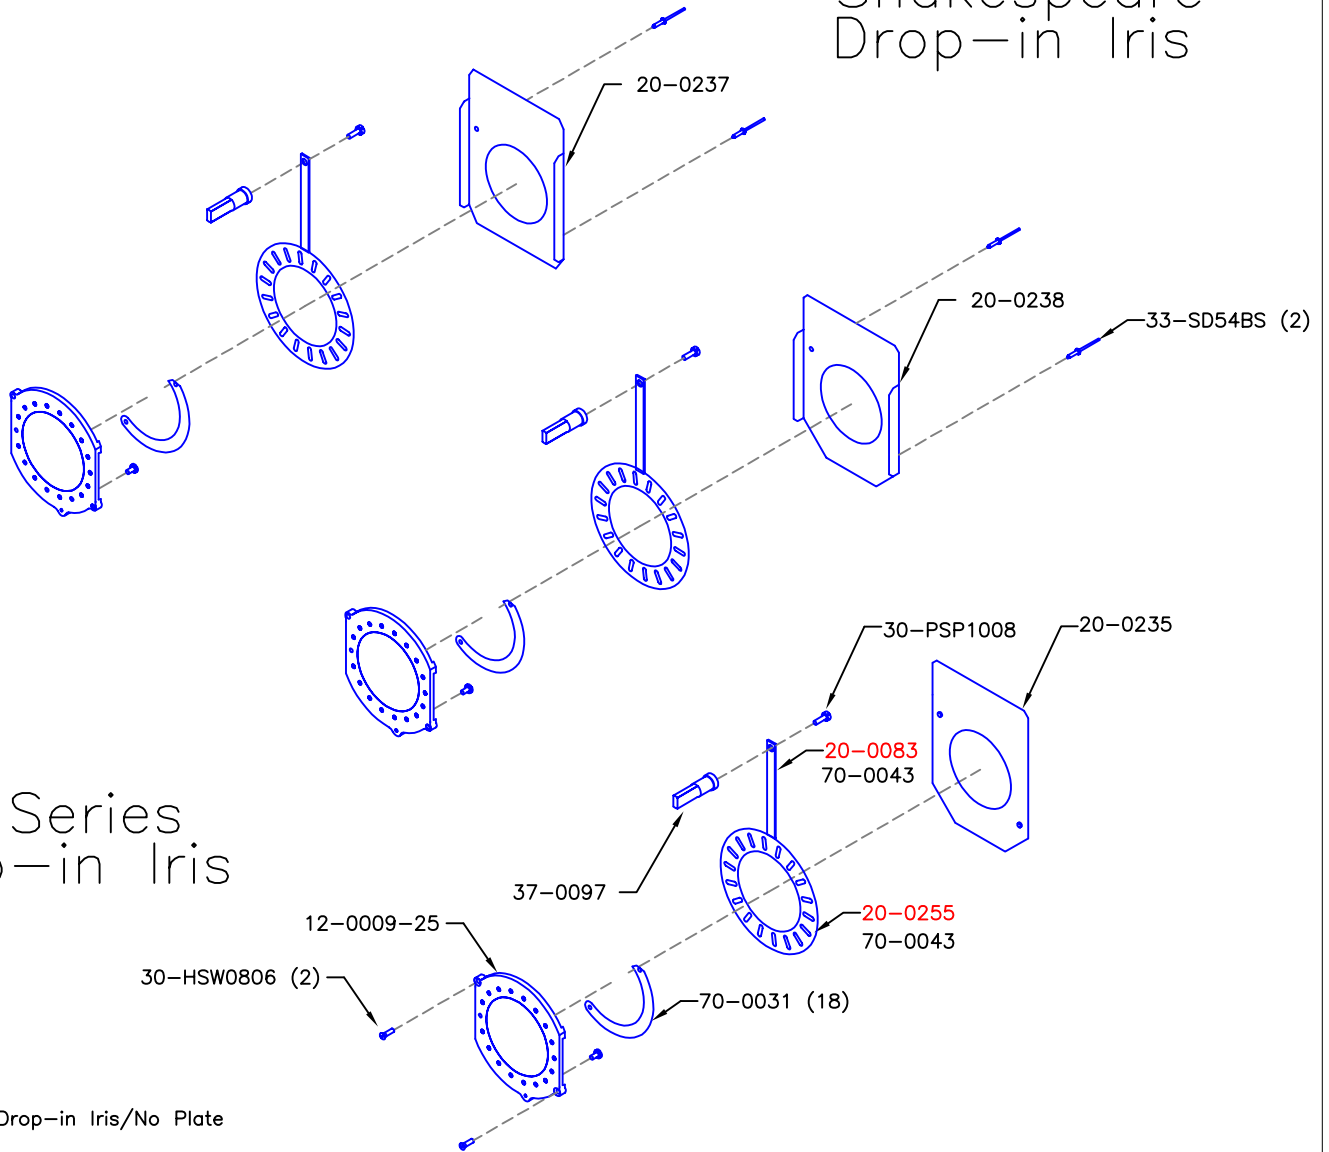

DROP-IN IRIS STYLES

Catalog No:	Assy No:	Description:	Revision:	Section:
		DROP-IN IRIS STYLES	C	9.7.1

Color Code: ● = Object ● = MFG. Number-Not for Sale ● = Obsolete ● = Part Number/Note **Bold** = Sub-Assembly

Source 4 Drop-in Iris

Shakespeare Drop-in Iris

ALTMAN

Altman Stage Lighting Co. Inc.
57 Alexander St., Yonkers, NY, 10701
Ph: (914) 476-7987 Fax: (914) 963-7304
<http://www.altmanltg.com>