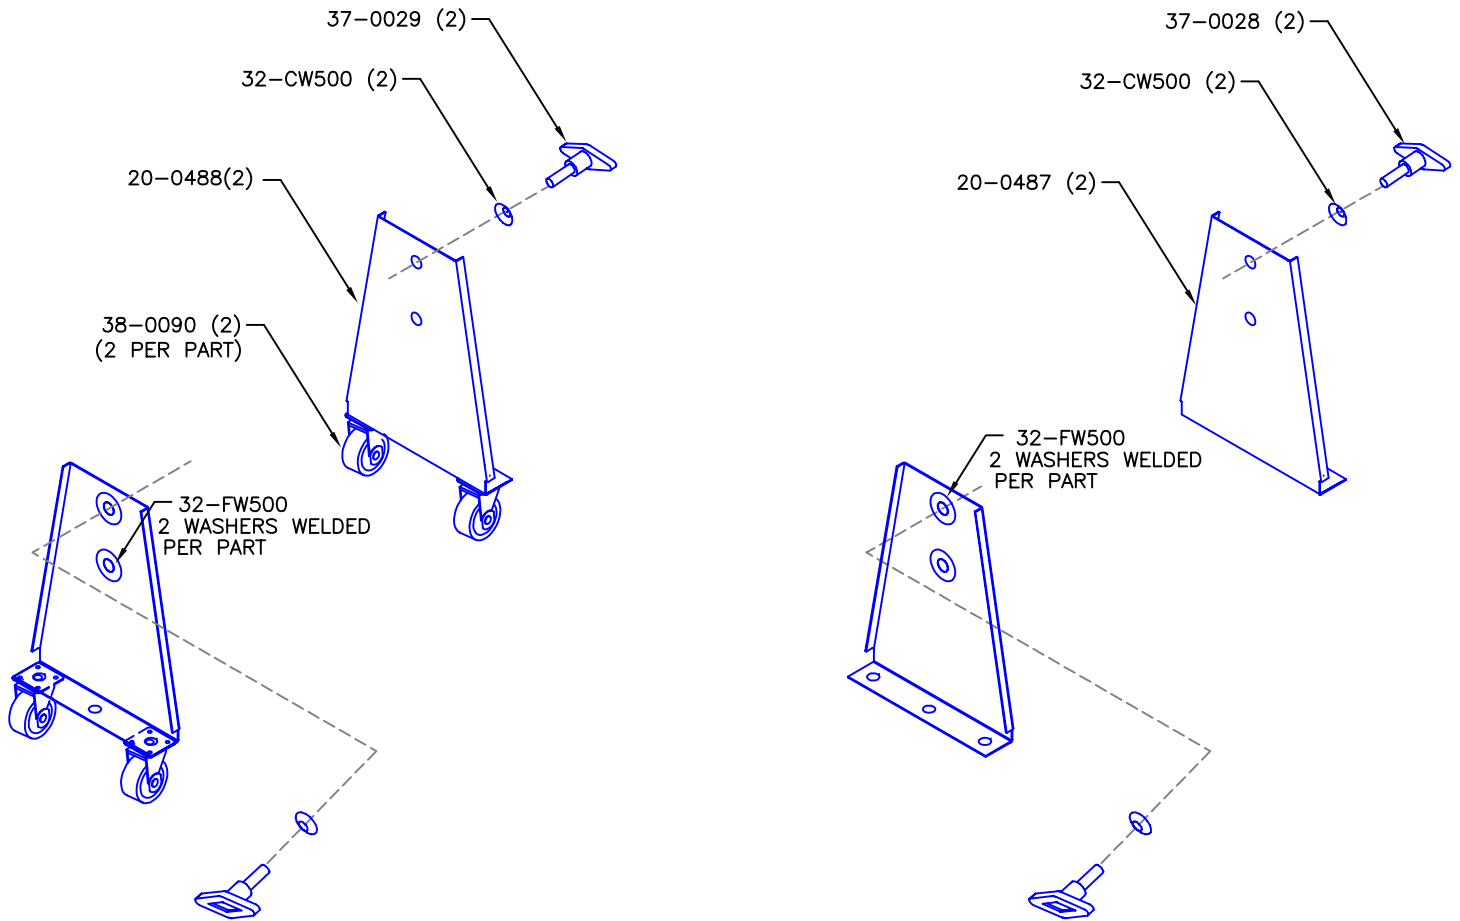

# FLOOR TRUNIONS

Catalog No:	Assy No:	Description:	Revision:	Section:
FT & CFT		FLOOR TRUNIONS	D	9.9.2

Color Code: ● = Object ● = MFG. Number-Not for Sale ● = Obsolete ● = Part Number/Note **Bold** = Sub-Assembly

CASTERED FLOOR TRUNION SET (CFT)  
WHEN ORDERING CFT, ALL HARDWARE PICTURED  
ABOVE IS INCLUDED

FLOOR TRUNION SET (FT)  
WHEN ORDERING FT, ALL HARDWARE  
PICTURED ABOVE IS INCLUDED