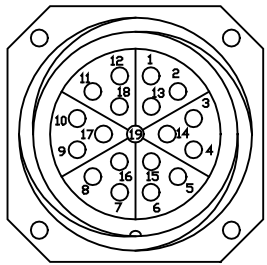

- 1: 1 hot 11: 6 hot
- 2: 1 neu 12: 6 neu
- 3: 2 hot 13: 1 gnd
- 4: 2 neu 14: 2 gnd
- 5: 3 hot 15: 3 gnd
- 6: 3 neu 16: 4 gnd
- 7: 4 hot 17: 5 gnd
- 8: 4 neu 18: 6 gnd
- 9: 5 hot 19: N.C.
- 10: 5 neu

LAMP BAR STANDARDS

Other configurations must be noted clearly on orders

- 1: 1 hot 11: 6 hot
- 2: 1 neu 12: 6 neu
- 3: 2 hot 13: 7 hot
- 4: 2 neu 14: 7 neu
- 5: 3 hot 15: 8 hot
- 6: 3 neu 16: 8 neu
- 7: 4 hot 17: gnd
- 8: 4 neu 18: gnd
- 9: 5 hot 19: N.C.
- 10: 5 neu