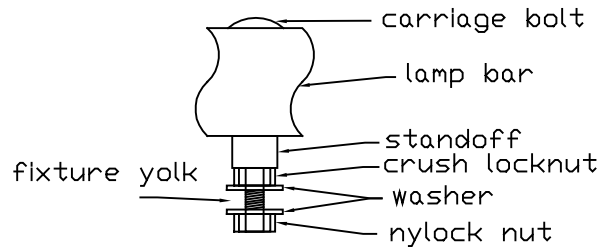

Fixture mounting detail