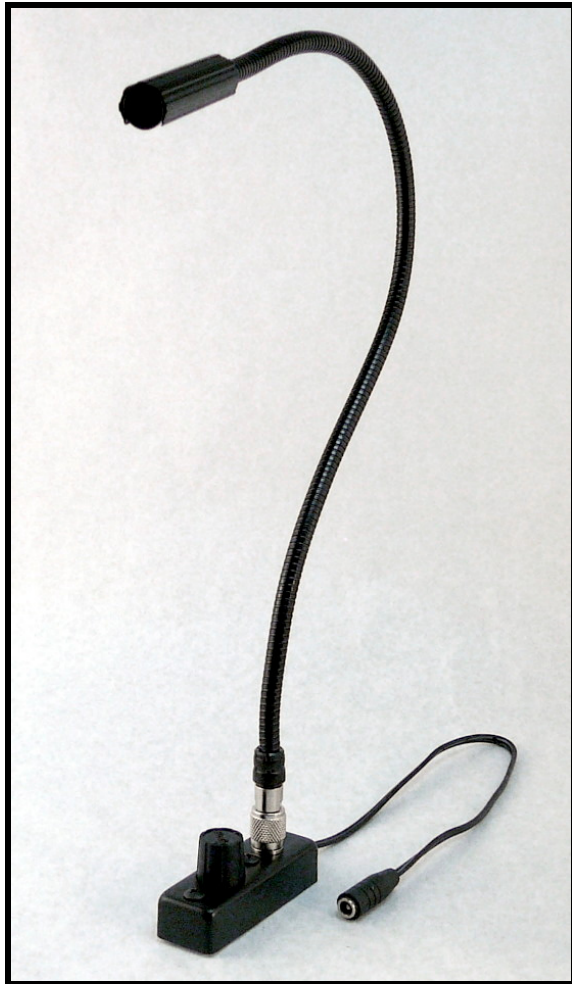

Littlite®

Gooseneck Task Lamps & Accessories

PRODUCT SHEET L-8 SERIES

L-8/18

SPECS/DETAILS

2.4-Watt Incandescent Bulb
12-Volt Operation
Detachable Gooseneck (TNC Connector)
1 x 1 x 3" Chassis with Dimmer & 12" Pigtail
GXF-10 Power Supply

Wattage: 2.4 Watts
Draw @ 12V: 230mA
Light Output @ 12": 22 Lux
Average Life @ 12V: 3000 Hours

MODEL LIST

With Power Supply

L-8/6 - 6" Gooseneck
L-8/12 - 12" Gooseneck
L-7/18 - 18" Gooseneck

No Power Supply

L-8/6A
L-8/12A
L-8/18A

With Euro Power Supply (Type C Plug)

L-8/6E
L-8/12E
L-8/18E

RECOMMENDED ACCESSORIES/PARTS

CWB – Cast Weighted Base
HTC – High Tension Clamp
MB – Magnetic Base
SM – Snap Mount
MP3 – Flush Mounting Plate
RAKIT – Rack Rail Bracket
FDB – VESA Mount Bracket

1815- Replacement Bulb
LH – Replacement Hood
O-KIT – Replacement O-Rings (Pack of 12)