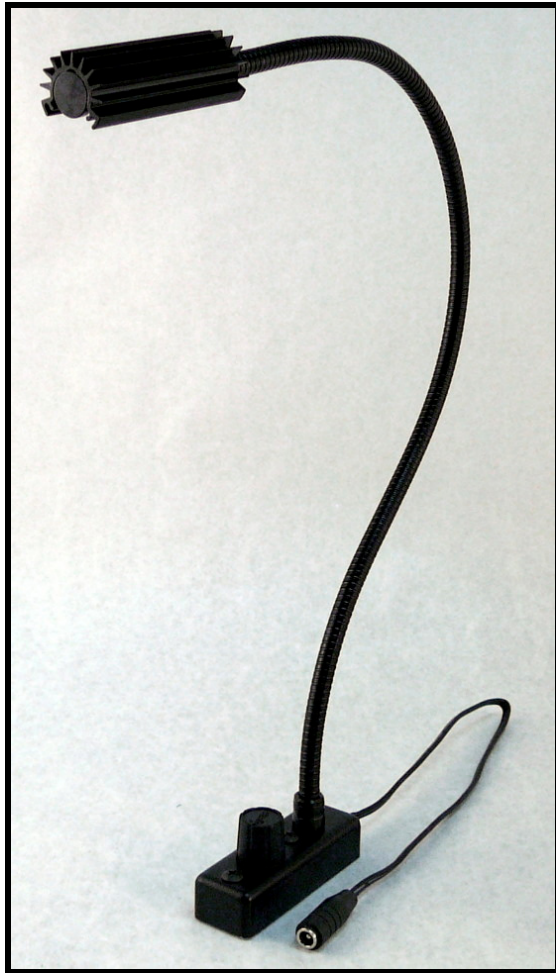

Littlite®

Gooseneck Task Lamps & Accessories

PRODUCT SHEET L-3 SERIES

L-3/18

SPECS/DETAILS

5-Watt Halogen Bulb
12-Volt Operation
Attached Gooseneck
1 x 1 x 3" Chassis with Dimmer & 12" Pigtail
GXF-10 Power Supply

Wattage: 5 Watts
Draw @ 12V: 380mA
Light Output @ 12": 237 Lux
Average Life @ 12V: 2000 Hours

MODEL LIST

With Power Supply

L-3/6 - 6" Gooseneck
L-3/12 - 12" Gooseneck
L-3/18 - 18" Gooseneck

No Power Supply

L-3/6A
L-3/12A
L-3/18A

With Euro Power Supply (Type C Plug)

L-3/6E
L-3/12E
L-3/18E

RECOMMENDED ACCESSORIES/PARTS

CWB – Cast Weighted Base
HTC – High Tension Clamp
MB – Magnetic Base
SM – Snap Mount
MP3 – Flush Mounting Plate
RAKIT – Rack Rail Bracket
FDB – VESA Mount Bracket