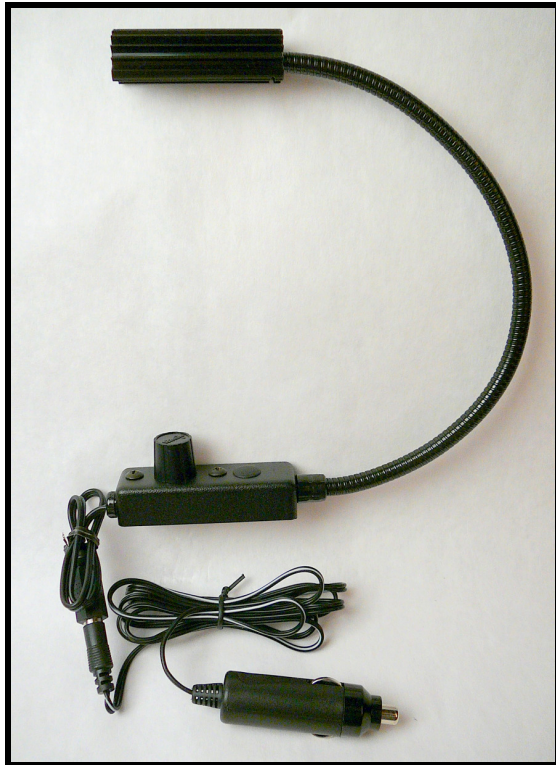

Littlite®

Gooseneck Task Lamps & Accessories

PRODUCT SHEET L-6 SERIES

L-6/12

SPECS/DETAILS

5-Watt Incandescent Bulb
12-Volt Operation
Attached Gooseneck (END Mount)
Locking Hood
1 x 1 x 3" Chassis with Dimmer
Detachable 12-Volt Adapter
Includes Wiring Kit, Red Color Filter & Gooseneck Clip

Wattage: 5 Watts
Draw @ 12V: 380mA
Light Output @ 12": 237 Lux
Average Life @ 12V: 2000 Hours

MODEL LIST

L-6/6 - 6" Gooseneck
L-6/12 - 12" Gooseneck
L-6/18 - 18" Gooseneck

RECOMMENDED ACCESSORIES/PARTS

HTC – High Tension Clamp
Q5- Replacement Bulb
HH – Replacement Hood
O-KIT – Replacement O-Rings (Pack of 12)