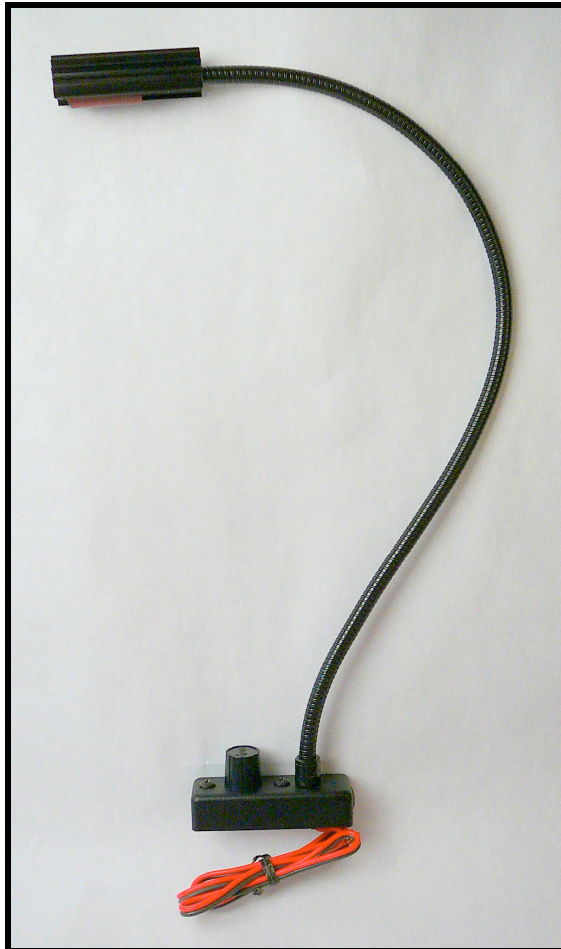

Littlite®

Gooseneck Task Lamps & Accessories

PRODUCT SHEET L-9 SERIES

L-9/18

SPECS/DETAILS

5-Watt Incandescent Bulb
12-Volt Operation
Attached Gooseneck
Locking Hood
1 x 1 x 3" Chassis with Dimmer
20" Bonded Pair Wire
Includes Wiring Kit, Red Color Filter & Gooseneck Clip

Wattage: 5 Watts
Draw @ 12V: 380mA
Light Output @ 12": 237 Lux
Average Life @ 12V: 2000 Hours

MODEL LIST

L-9/6 - 6" Gooseneck
L-9/12 - 12" Gooseneck
L-9/18 - 18" Gooseneck

RECOMMENDED ACCESSORIES/PARTS

Q5- Replacement Bulb
HH – Replacement Hood
O-KIT – Replacement O-Rings (Pack of 12)