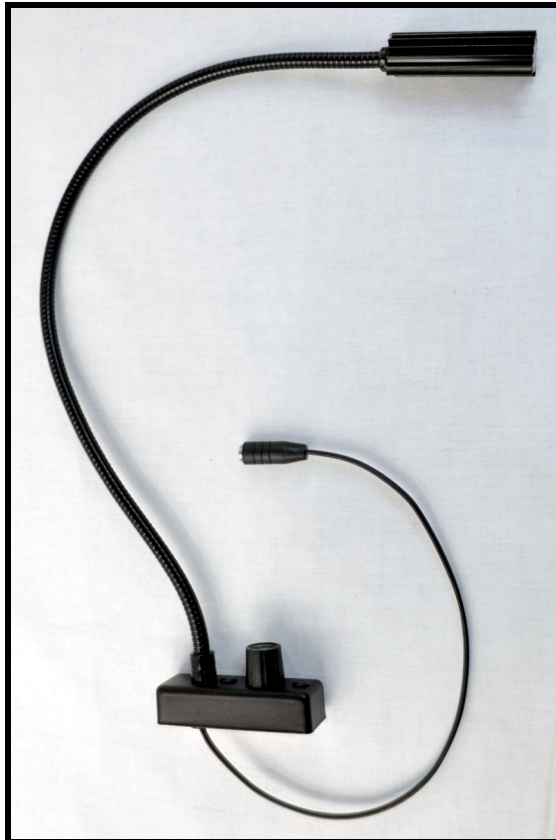

Littlite®

Gooseneck Task Lamps & Accessories

PRODUCT SHEET IS SERIES

IS #2

SPECS/DETAILS

5-Watt Halogen Bulb
12-Volt Operation
Attached Gooseneck
1 x 1 x 3" Chassis with Dimmer
12" Pigtail on Bottom of Chassis
GXF-10 Power Supply

Wattage: 5 Watts
Draw @ 12V: 380mA
Light Output @ 12": 237 Lux
Average Life @ 12V: 2000 Hours

MODEL LIST

IS #2 – 18" Gooseneck
IS #3 – 12" Gooseneck

RECOMMENDED ACCESSORIES/PARTS

MP3 – Flush Mounting Plate

Q5- Replacement Bulb
HH – Replacement Hood
O-KIT – Replacement O-Rings (Pack of 12)