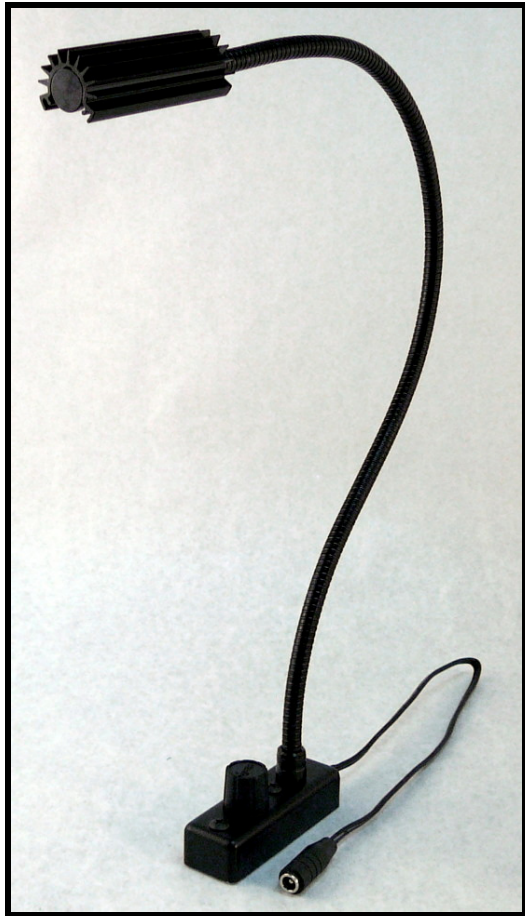

Littlite®

Gooseneck Task Lamps & Accessories

PRODUCT SHEET MV SERIES

MV-18-HI

SPECS/DETAILS

5-Watt Halogen Bulb
12-28-VDC Operation
Attached Gooseneck
1 x 1 x 3" Chassis with Dimmer
12" Pigtail
GXF-10 Power Supply

Wattage: 5 Watts
Draw @ 12V: 380mA
Light Output @ 12": 237 Lux
Average Life @ 12V: 2000 Hours

MODEL LIST

With Power Supply

MV-12-HI – 12" Gooseneck
MV-18-HI – 18" Gooseneck

No Power Supply

MV-12A-HI – 12" Gooseneck
MV-18A-HI – 18" Gooseneck

RECOMMENDED ACCESSORIES/PARTS

CWB – Cast Weighted Base
HTC – High Tension Clamp
MB – Magnetic Base
SM – Snap Mount
MP3 – Flush Mounting Plate
RAKIT – Rack Rail Bracket
FDB – VESA Mount Bracket

Q5- Replacement Bulb
HH – Replacement Hood
O-KIT – Replacement O-Rings (Pack of 12)