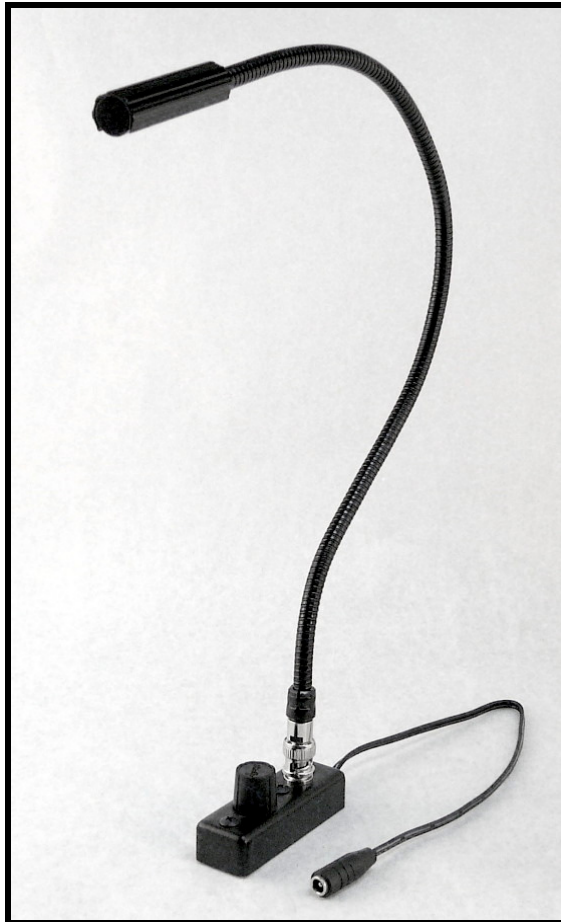

Littlite®

Gooseneck Task Lamps & Accessories

PRODUCT SHEET L-1 SERIES

L-1/12

SPECS/DETAILS

2.4-Watt Incandescent Bulb
12-Volt Operation
Detachable Gooseneck (BNC Connector)
1 x 1 x 3" Chassis with Dimmer & 12" Pigtail
GXF-10 Power Supply

Wattage: 2.4 Watts
Draw @ 12V: 230mA
Light Output @ 12": 22 Lux
Average Life @ 12V: 3000 Hours

MODEL LIST

With Power Supply

L-1/6 - 6" Gooseneck
L-1/12 - 12" Gooseneck
L-1/18 - 18" Gooseneck

No Power Supply

L-1/6A
L-1/12A
L-1/18A

With Euro Power Supply (Type C Plug)

L-1/6E
L-1/12E
L-1/18E

RECOMMENDED ACCESSORIES/PARTS

CWB – Cast Weighted Base
HTC – High Tension Clamp
MB – Magnetic Base
SM – Snap Mount
MP3 – Flush Mounting Plate
RAKIT – Rack Rail Bracket
FDB – VESA Mount Bracket