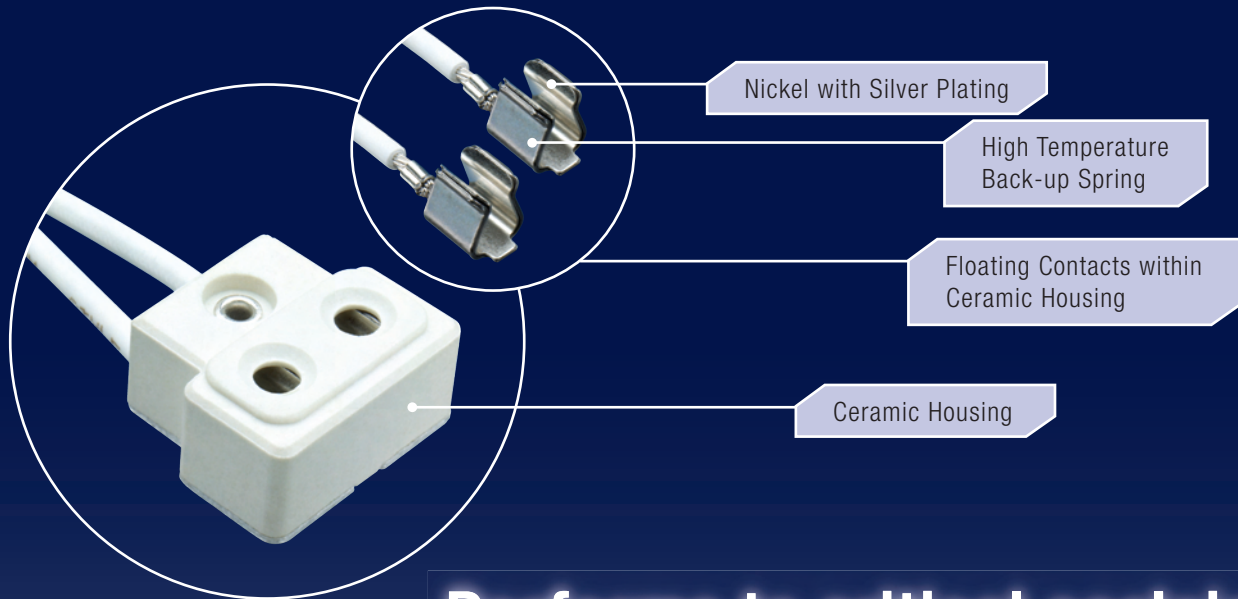

OSRAM TP22H Socket

For all HPL Lighting Systems

Get more life with your OSRAM socket solution

Performs to critical acclaim

High Performance Contact System

Features multiple points of contact with lamp pins for superior electrical connections.

Patented contact design features dual materials to optimize electrical and mechanical properties of the socket.

Strong and consistent contact force provides longer life.

Versatile and Easy to Use

Fits all generations of ETC Source Four® fixtures.

TP22H sockets are an ETC preferred product.

Easy to install. Lamp inserts smoothly and securely so you know it's in correctly.

Contacts float within the ceramic to allow for flexible lamp pin insertion.

Set the stage for your success.

For more information, please contact:

☎ (717) 848-8080 ext. 248

☎ (717) 843-7075

✉ lampholders@sylvania.com

🌐 www.sylvania.com/lampholders

SEE THE WORLD IN A NEW LIGHT