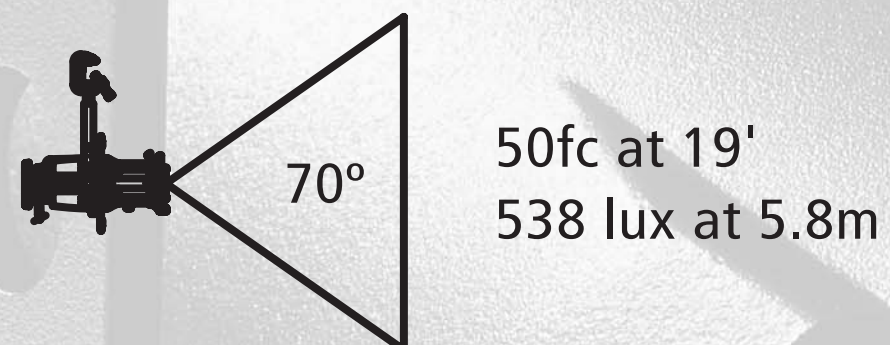

# Source Four®

Fixtures equipped with HPL 750W/1115V lamp and cosine-focused.

## EDLT

Enhanced Definition Lens Tube option for Source Four

*The only thing better than Source Four  
...is Source Four with EDLT*

## Source Four – still no contest

All luminaires tested under identical conditions at +/-0.2V utilizing the ProMetric CCD measurement system. Calibrated Lamps: HPL 575W/115V (ETC) vs. GLC 575W/115V (others), and HPL 575W/230V vs. GKV 575W/230V. Lamp data generated by ITL, Boulder, CO. Shakespeare is a trademark of Altman Stage Lighting Company Inc., SL is a trademark of Strand Lighting Inc., Pacific is a trademark of Selecon.