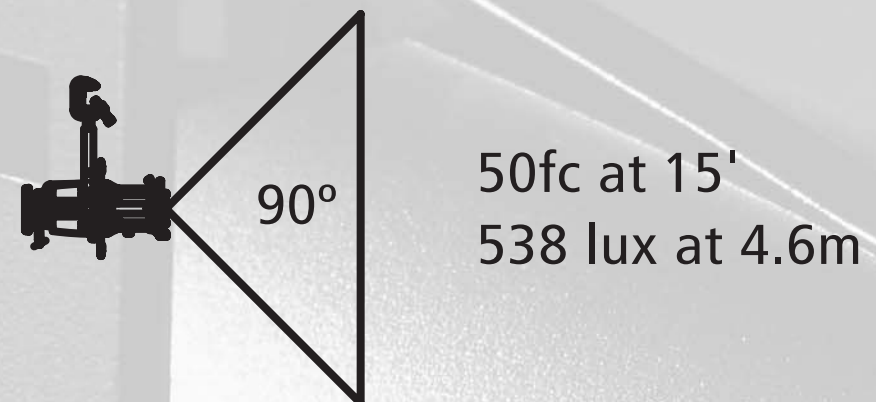

# Source Four®

Fixtures equipped with HPL 750W/1115V lamp and cosine-focused.

## Source Four – still no contest

All luminaires tested under identical conditions at +/-0.2V utilizing the ProMetric CCD measurement system. Calibrated Lamps: HPL 575W/115V (ETC) vs. GLC 575W/115V (others), and HPL 575W/230V vs. GKV 575W/230V. Lamp data generated by ITL, Boulder, CO. Shakespeare is a trademark of Altman Stage Lighting Company Inc., SL is a trademark of Strand Lighting Inc., Pacific is a trademark of Selecon.