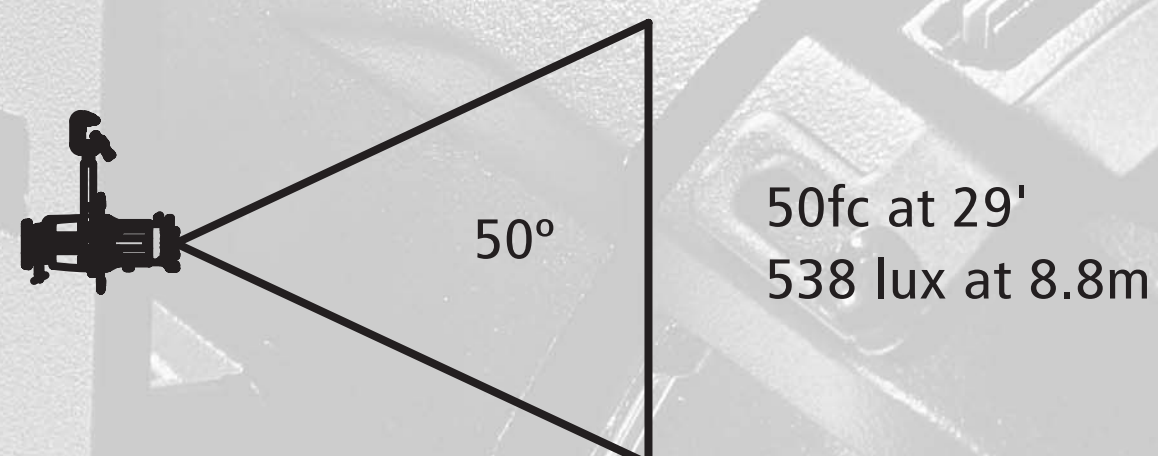

# Source Four®

Fixtures equipped with HPL 750W/1115V lamp and cosine-focused.

## EDLT

Enhanced Definition Lens Tube option for Source Four

*The only thing better than Source Four  
...is Source Four with EDLT*

## Source Four – still no contest

All luminaires tested under identical conditions at +/-0.2V utilizing the ProMetric CCD measurement system. Calibrated Lamps: HPL 575W/115V (ETC) vs. GLC 575W/115V (others), and HPL 575W/230V vs. GKV 575W/230V. Lamp data generated by ITL, Boulder, CO. Shakespeare is a trademark of Altman Stage Lighting Company Inc., SL is a trademark of Strand Lighting Inc., Pacific is a trademark of Selecon.