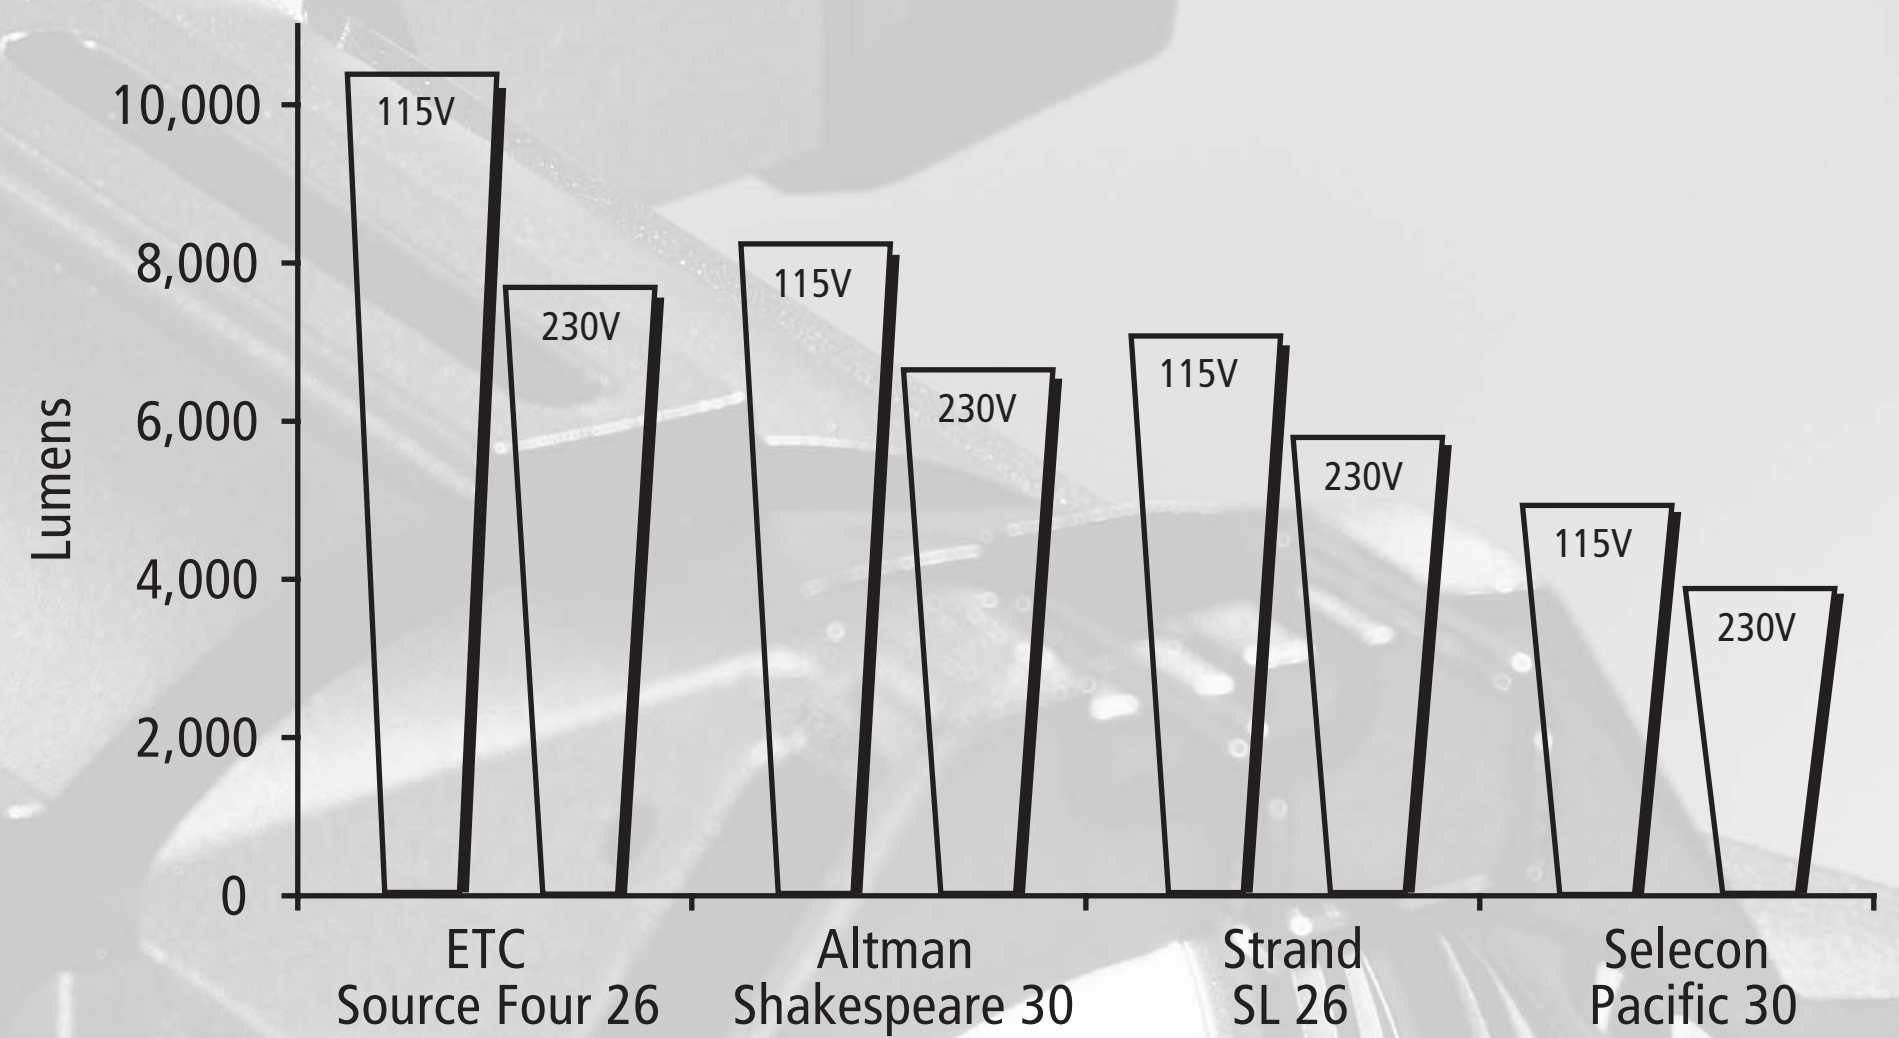

# Source Four®

Fixtures equipped with HPL 750W/1115V lamp and cosine-focused.

## EDLT

Enhanced Definition Lens Tube option for Source Four

*The only thing better than Source Four  
...is Source Four with EDLT*

## Source Four – still no contest

All luminaires tested under identical conditions at +/-0.2V utilizing the ProMetric CCD measurement system. Calibrated Lamps: HPL 575W/115V (ETC) vs. GLC 575W/115V (others), and HPL 575W/230V vs. GKV 575W/230V. Lamp data generated by ITL, Boulder, CO. Shakespeare is a trademark of Altman Stage Lighting Company Inc., SL is a trademark of Strand Lighting Inc., Pacific is a trademark of Selecon.