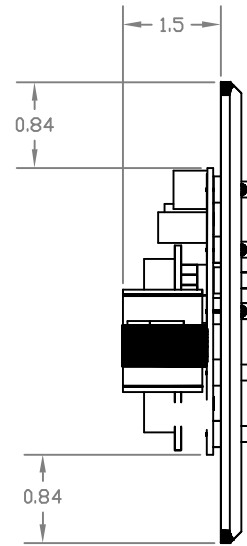

DOUG FLEENOR DESIGN

PRESET TEN ARCHITECTURAL TWO

model: PRE10-A2

FRONT VIEW

SIDE VIEW

REAR VIEW