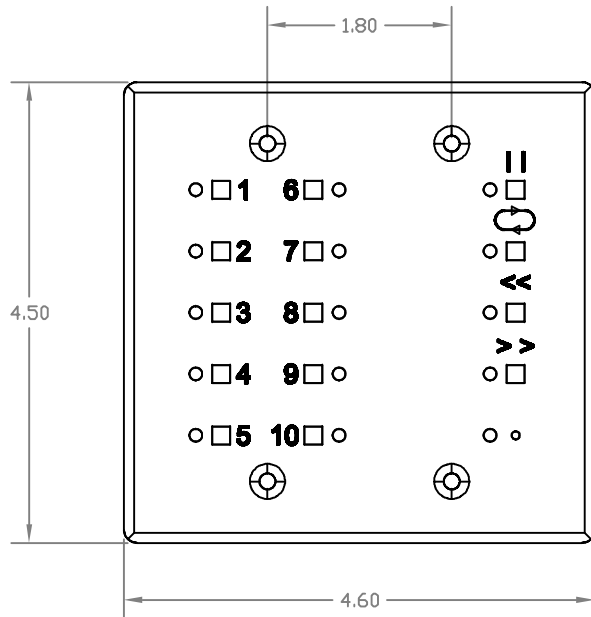

DOUG FLEENOR DESIGN

PRESET TEN ARCHITECTURAL TWO

model: PRE10-A2

FRONT VIEW

SIDE VIEW

REAR VIEW