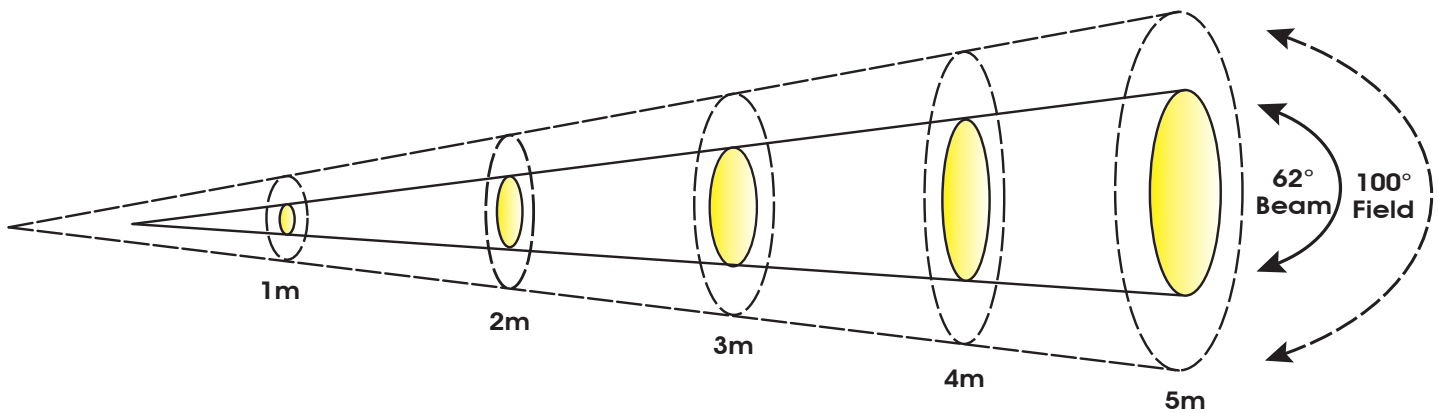

## Photometric Data

Specifications are subject to change without any prior written notice.

	m		ft		m		ft		m		ft		m		ft	
Distance	1	3.3	2	6.6	3	9.8	4	13.1	5	16.4						
62° Beam Diameter	1.2	3.9	2.4	7.9	3.61	11.8	4.81	15.8	6.01	19.7						
100° Field Diameter	2.38	7.8	4.77	15.6	7.15	23.5	9.53	31.3	11.8	38.7						
Photometrics	lux	fc	lux	fc	lux	fc	lux	fc	lux	fc						
ALL FULL ON	12,300	1,143	3,130	291	1,581	147	714	66	626	58						